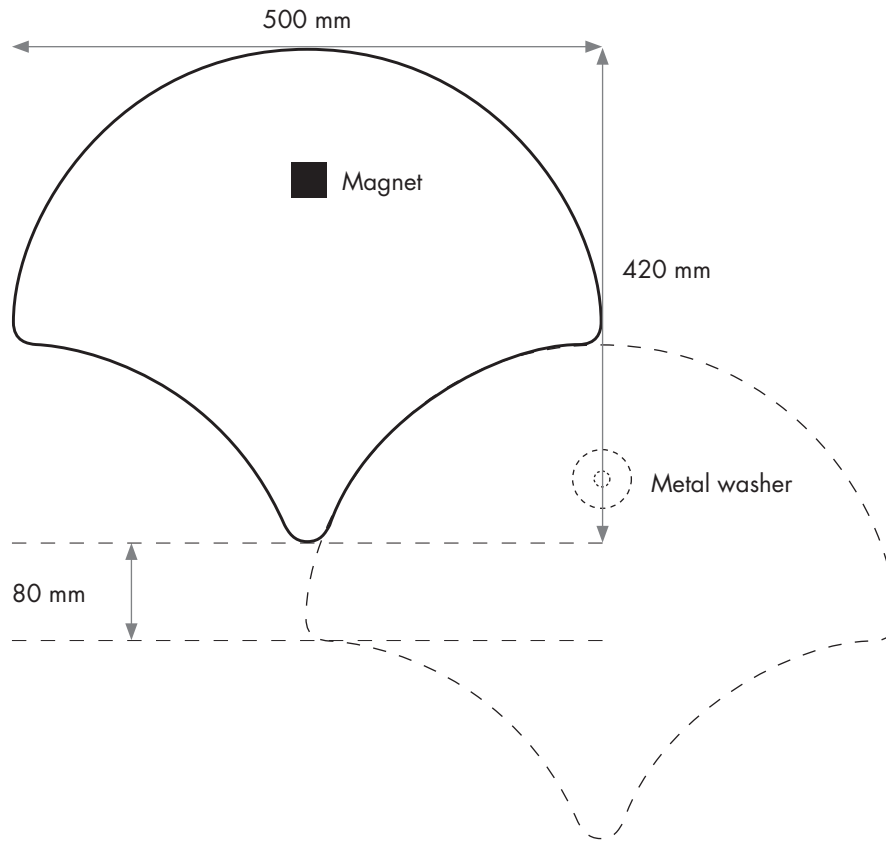

Ginkgo is mounted on the wall with a magnetic fitting, so you can easily move around Ginkgo's when you feel like it, maybe to change a striped wall to variegated or from light to dark.

MEASUREMENTS

Overall height	420
Overall width	500
Overall depth	60
Weight (kg)	0,3